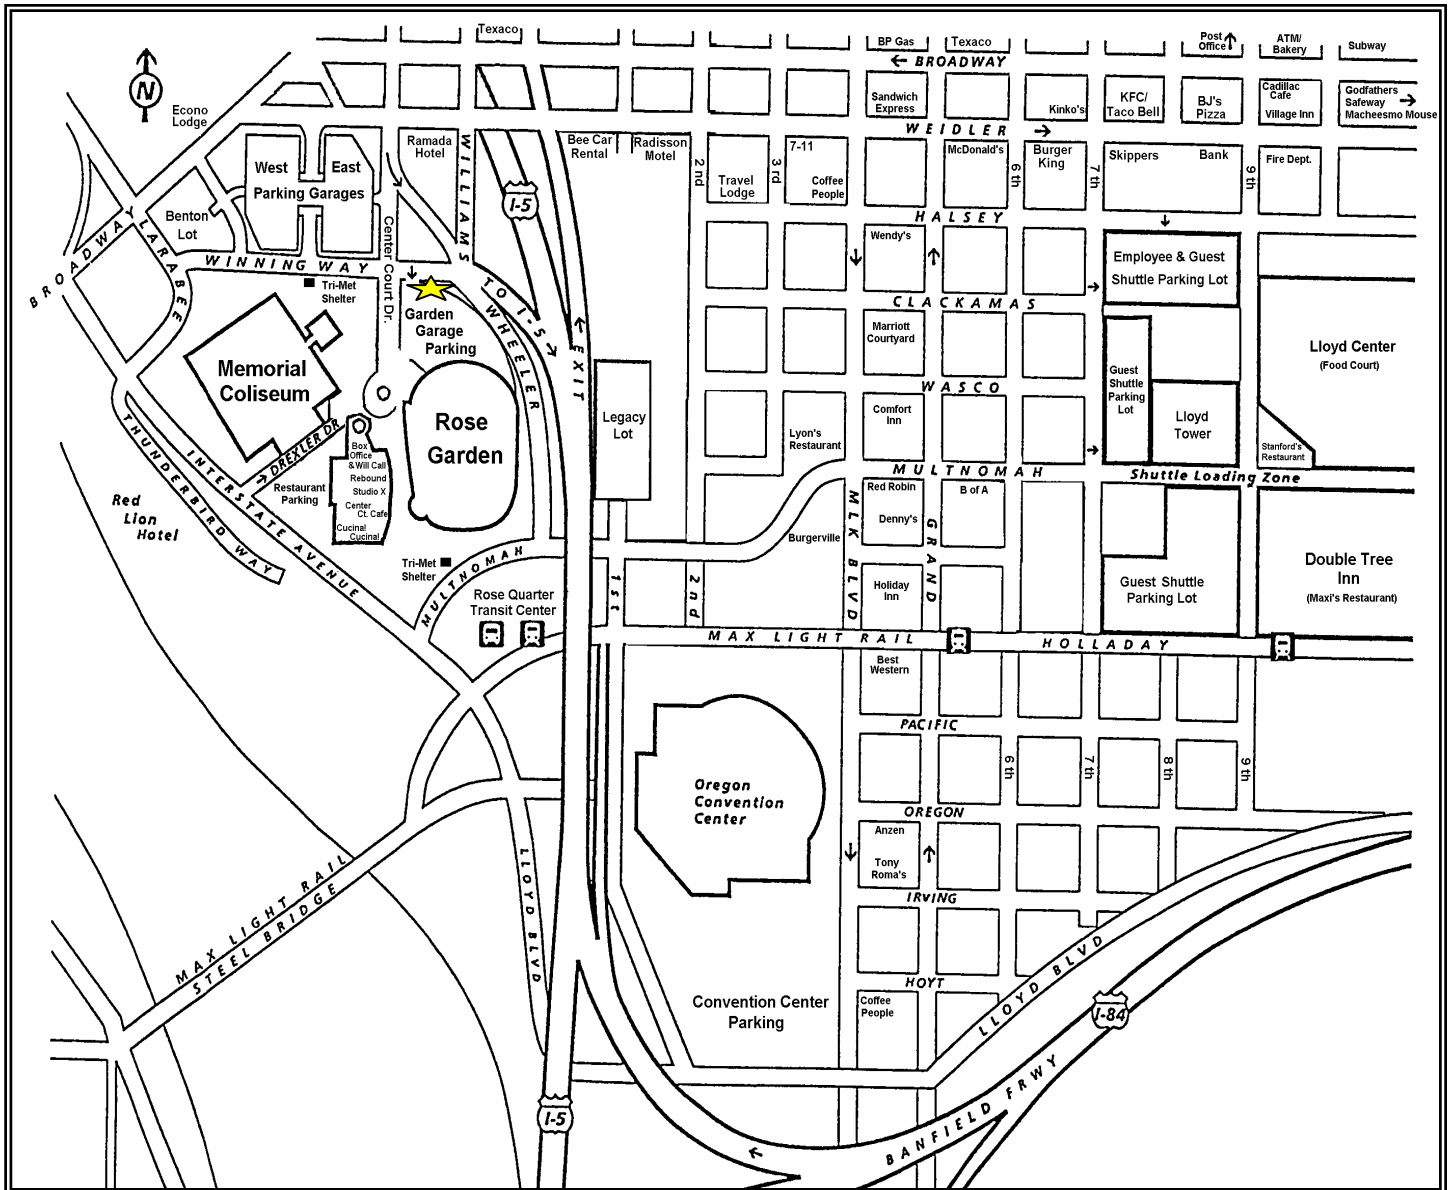

DIRECTIONS TO THE GARDEN GARAGE

From I-84 Westbound: Follow signs to I-5 N Seattle, take Rose Quarter exit, cross Max tracks, left on Multnomah (2nd light), right on Interstate (3rd light), right on Larabee (2nd light), right on Winning Way, enter Garden Garage entrance just after the 1st traffic light on your right.

From Hwy 26 Eastbound: Take I-405 South exit, proceed to I-5 North, from I-5 North take the Rose Quarter Exit, left on Broadway (2nd light), left on Vancouver Ave. (2nd light), proceed straight, right on Center Court Drive, left on Winning Way (1st light), enter Garden Garage entrance just after the 1st traffic light on your right.

From I-5 Northbound: Take the Rose Quarter Exit, left on Broadway (2nd light), left on Vancouver Ave. (2nd light), proceed straight, right on Center Court Drive, left on Winning Way (1st light), enter Garden Garage entrance just after the 1st traffic light on your right.

Max - Interstate

After exiting the Max head east across Interstate and through the Annex Parking Garage in the parking garage there will be a set of elevators. Take the elevators to the main level this will put you in the Rose Quarter Box Office. Exit the Box Office and walk straight across the commons in the direction of the Rose Garden Arena. There is an entrance that reads "Club and Suites Entrance" (it is across from the Box Office). Take the elevators to level P4. You will be at the buildings entrance and there will be a sign that reads "Lexus Club Level" walk through the double doors. The Rose Room is on your right.